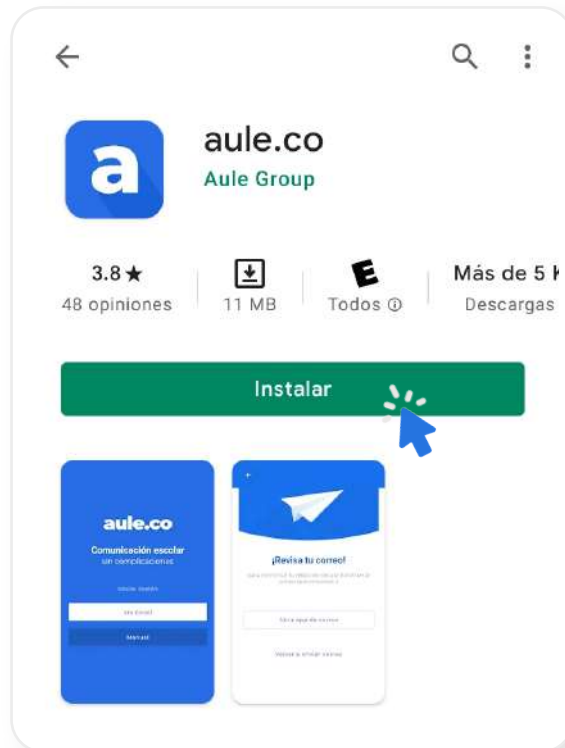

Manual Instructivo **aule.co**

¡Bienvenidos!

<https://aule.co>

INSTITUTO LA CRUZ

Manual Instructivo acceso aule.co

1. Acceso a la plataforma Desde la App Móvil

Desde el Celular o Tablet

1.Descargar APP-(aule.co)

2. Acceda a la APP

3. Seleccione Manual

Manual

4. Nombre del Colegio

institutolacruz

5. Usuario

Documento de Identidad

4:32

←

Ahora ingresa tu usuario ó email

1142342280

Continuar

This screenshot shows a mobile application interface for user login. At the top, the time is 4:32 and there are status icons for signal, Wi-Fi, and battery. A back arrow is in the top left. The main text prompts the user to enter their user or email, with the number '1142342280' entered in a text field. Below the field is a 'Continuar' button with a mouse cursor icon pointing to it.