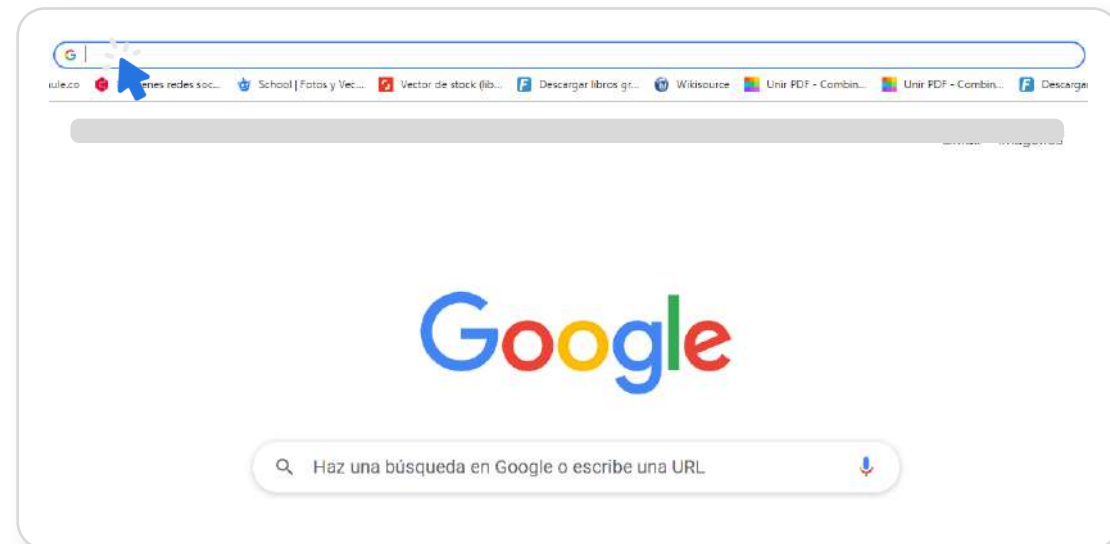

2. Acceso a la plataforma Desde la Web

Desde el Navegador

1. Ingresa a Internet (Google Chrome)