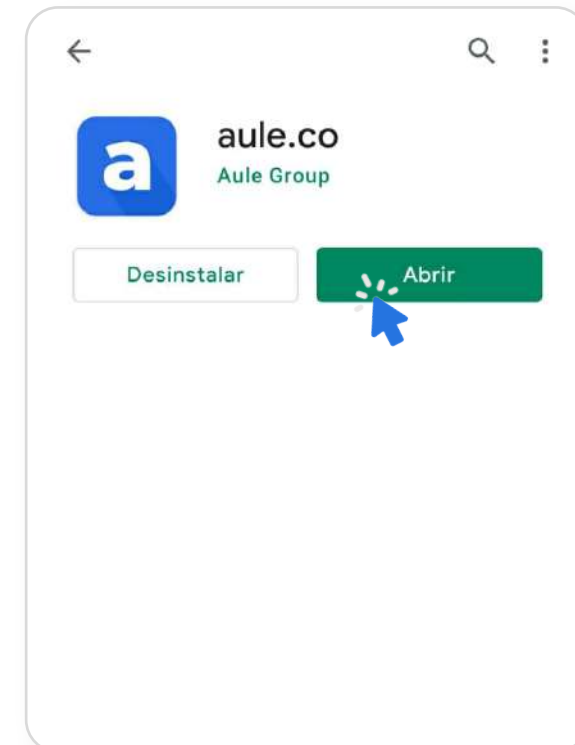

Manual Instructivo **aule.co**

¡Bienvenidos!

<https://aule.co>

INSTITUTO LA CRUZ

Manual Instructivo acceso aule.co

1. Acceso a la plataforma Desde la App Móvil

Desde el Celular o Tablet

1.Descargar APP-(aule.co)

2. Acceda a la APP

3. Seleccione Manual

Manual

4. Nombre del Colegio

institutolacruz

5. Usuario

Documento de Identidad

4:32

←

Ahora ingresa tu usuario ó email

1142342280

Continuar

This screenshot shows a mobile application interface for user login. At the top, the time is 4:32 and there are status icons for signal, Wi-Fi, and battery. A back arrow is in the top left. The main text prompts the user to enter their user or email, with the number '1142342280' entered in a text field. Below the field is a 'Continuar' button with a mouse cursor icon pointing to it.