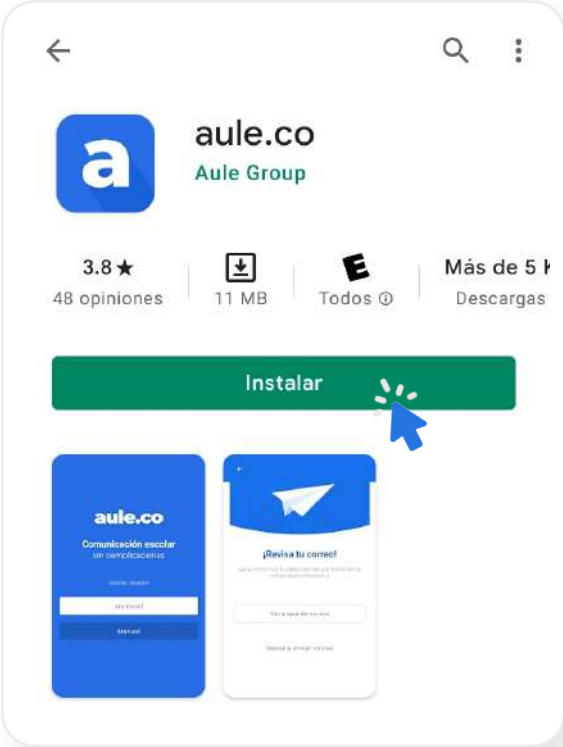

Manual Instructivo **aule.co**

¡Bienvenidos!

<https://aule.co>

Centro Educativo Peninsular

Manual Instructivo acceso aule.co

1. Acceso a la plataforma Desde la App Móvil

Desde el Celular o Tablet

1.Descargar APP-(aule.co)

2. Acceda a la APP

3. Seleccione Manual

Manual

4. Nombre del Colegio

colegiopleninsular

A white rounded rectangular form with a blue border. At the top right is a close button 'x'. Below it, the text 'Ingresa el nombre de tu escuela' is followed by the input field containing 'colegiopleninsular'. At the bottom is a button labeled 'Continuar' with a blue mouse cursor pointing to it.

5. Usuario

Documento de Identidad

4:32

←

Ahora ingresa tu usuario ó email

1142342280

Continuar

This screenshot shows a mobile application interface for user login. At the top, the time is 4:32 and there are status icons for signal, Wi-Fi, and battery. A back arrow is in the top left. The main text prompts the user to enter their username or email. The input field contains the number 1142342280. At the bottom, there is a 'Continuar' button with a mouse cursor icon pointing to it.