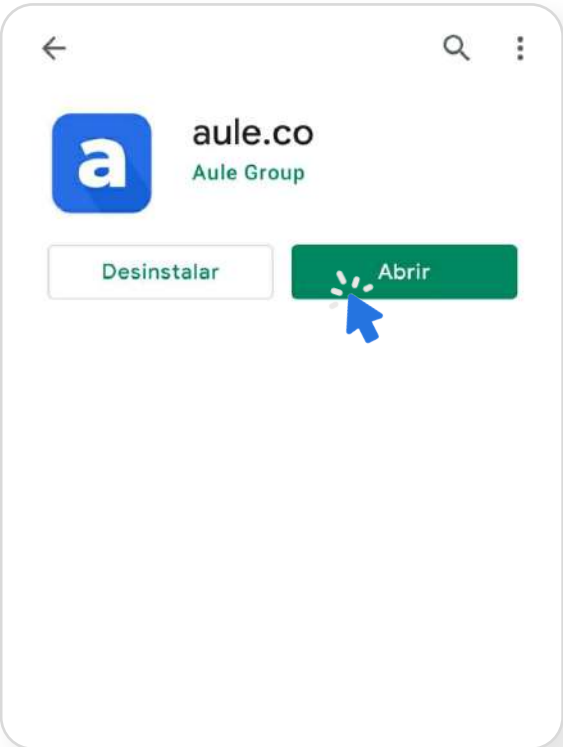

Manual Instructivo **aule.co**

¡Bienvenidos!

<https://aule.co>

Centro Educativo Peninsular

Manual Instructivo acceso aule.co

1. Acceso a la plataforma Desde la App Móvil

Desde el Celular o Tablet

1.Descargar APP-(aule.co)

2. Acceda a la APP

3. Seleccione Manual

Manual

4. Nombre del Colegio

colegiopleninsular

A white rounded rectangular form with a blue border. At the top right is a close button 'x'. Below it, the text 'Ingresa el nombre de tu escuela' is followed by the input field containing 'colegiopleninsular'. At the bottom is a button labeled 'Continuar' with a blue mouse cursor pointing to it.

5. Usuario

Documento de Identidad

4:32

←

Ahora ingresa tu usuario ó email

1142342280

Continuar

This screenshot shows a mobile application interface for user login. At the top, the time is 4:32 and there are status icons for signal, Wi-Fi, and battery. A back arrow is in the top left. The main text prompts the user to enter their username or email. The input field contains the number 1142342280. At the bottom, there is a 'Continuar' button with a mouse cursor icon pointing to it.