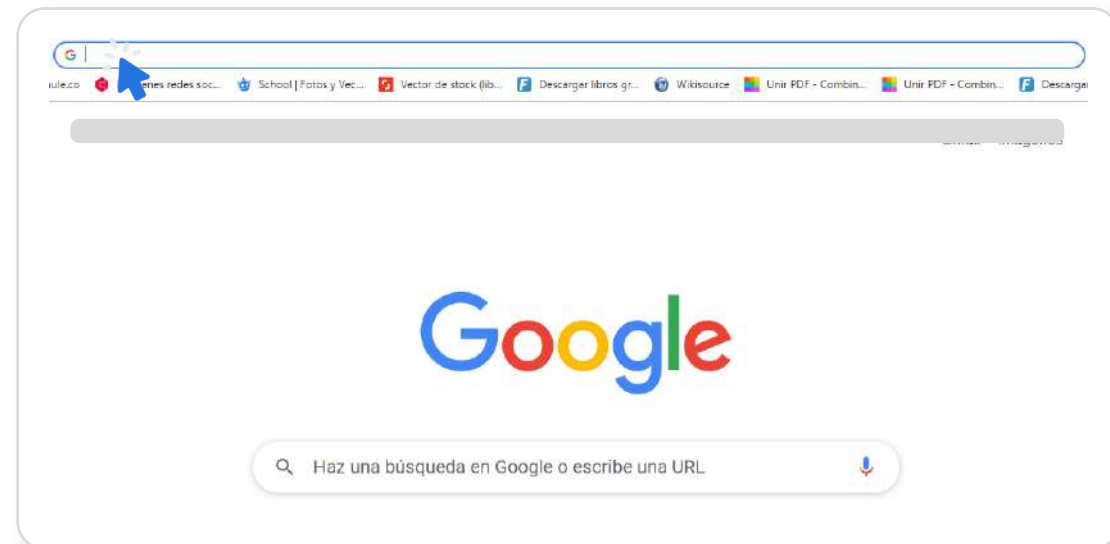

2. Acceso a la plataforma Desde la Web

Desde el Navegador

1. Ingresa a Internet (Google Chrome)