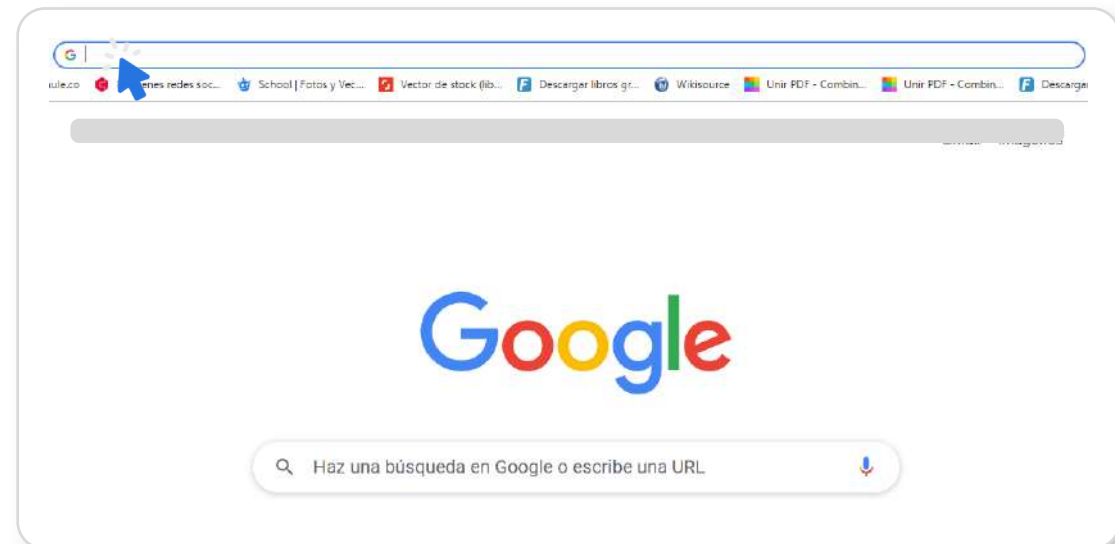

2. Acceso a la plataforma Desde la Web

Desde el Navegador

1. Ingresa a Internet (Google Chrome)